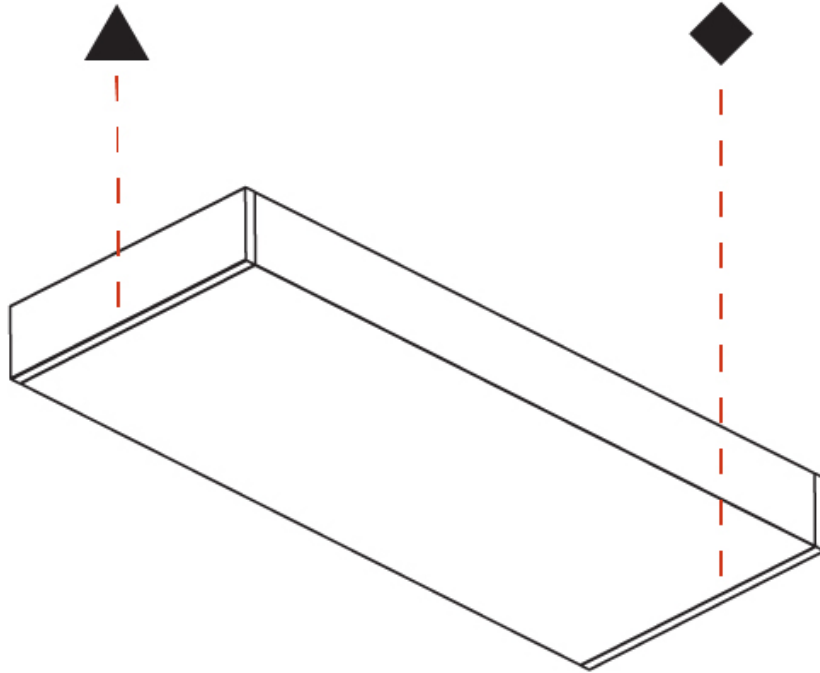

A33286-

PROJECT

TYPE

SPECIFIER

QUANTITY

DATE

A